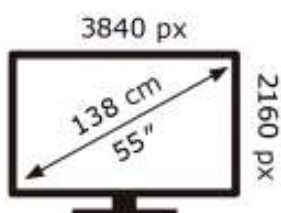

Samsung

UE55M70HAK

77 kWh/1000h

ABCDEF **G**
HDR
110 kWh/1000h

2019/2013

Samsung

UE55M70HAK

77 kWh/1000h