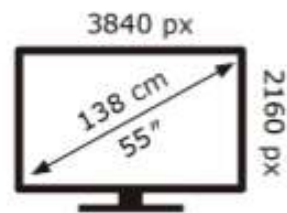

77 kWh/1000h

ABCDEF **G**
HDR
110 kWh/1000h